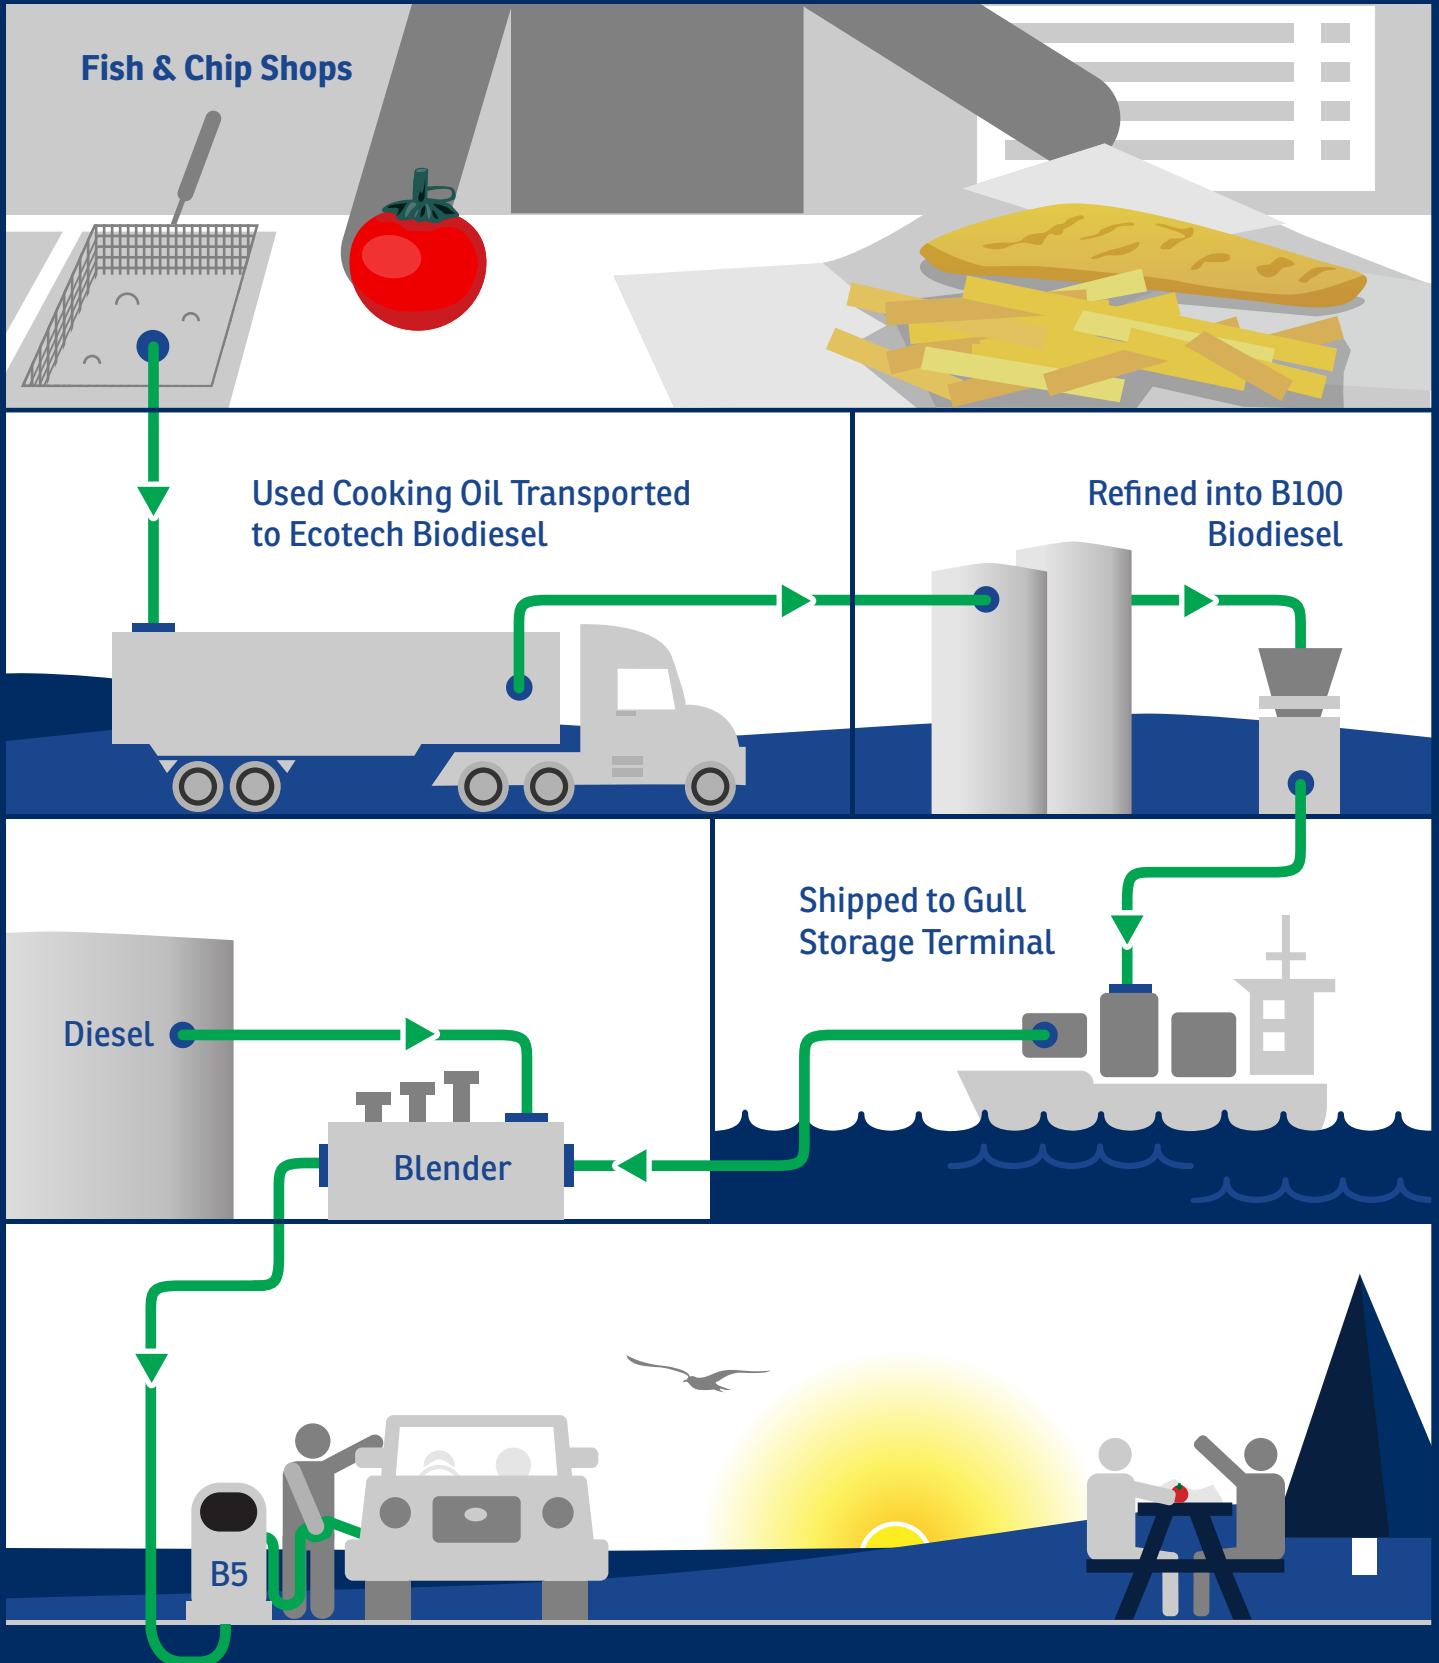

Biodiesel

From Plate to Pump!

DIESEL MAX
CLEANER SMOOTHER

To learn more about our biofuels visit:
Gull.co.nz/Biofuel
EcotechBiodiesel.com