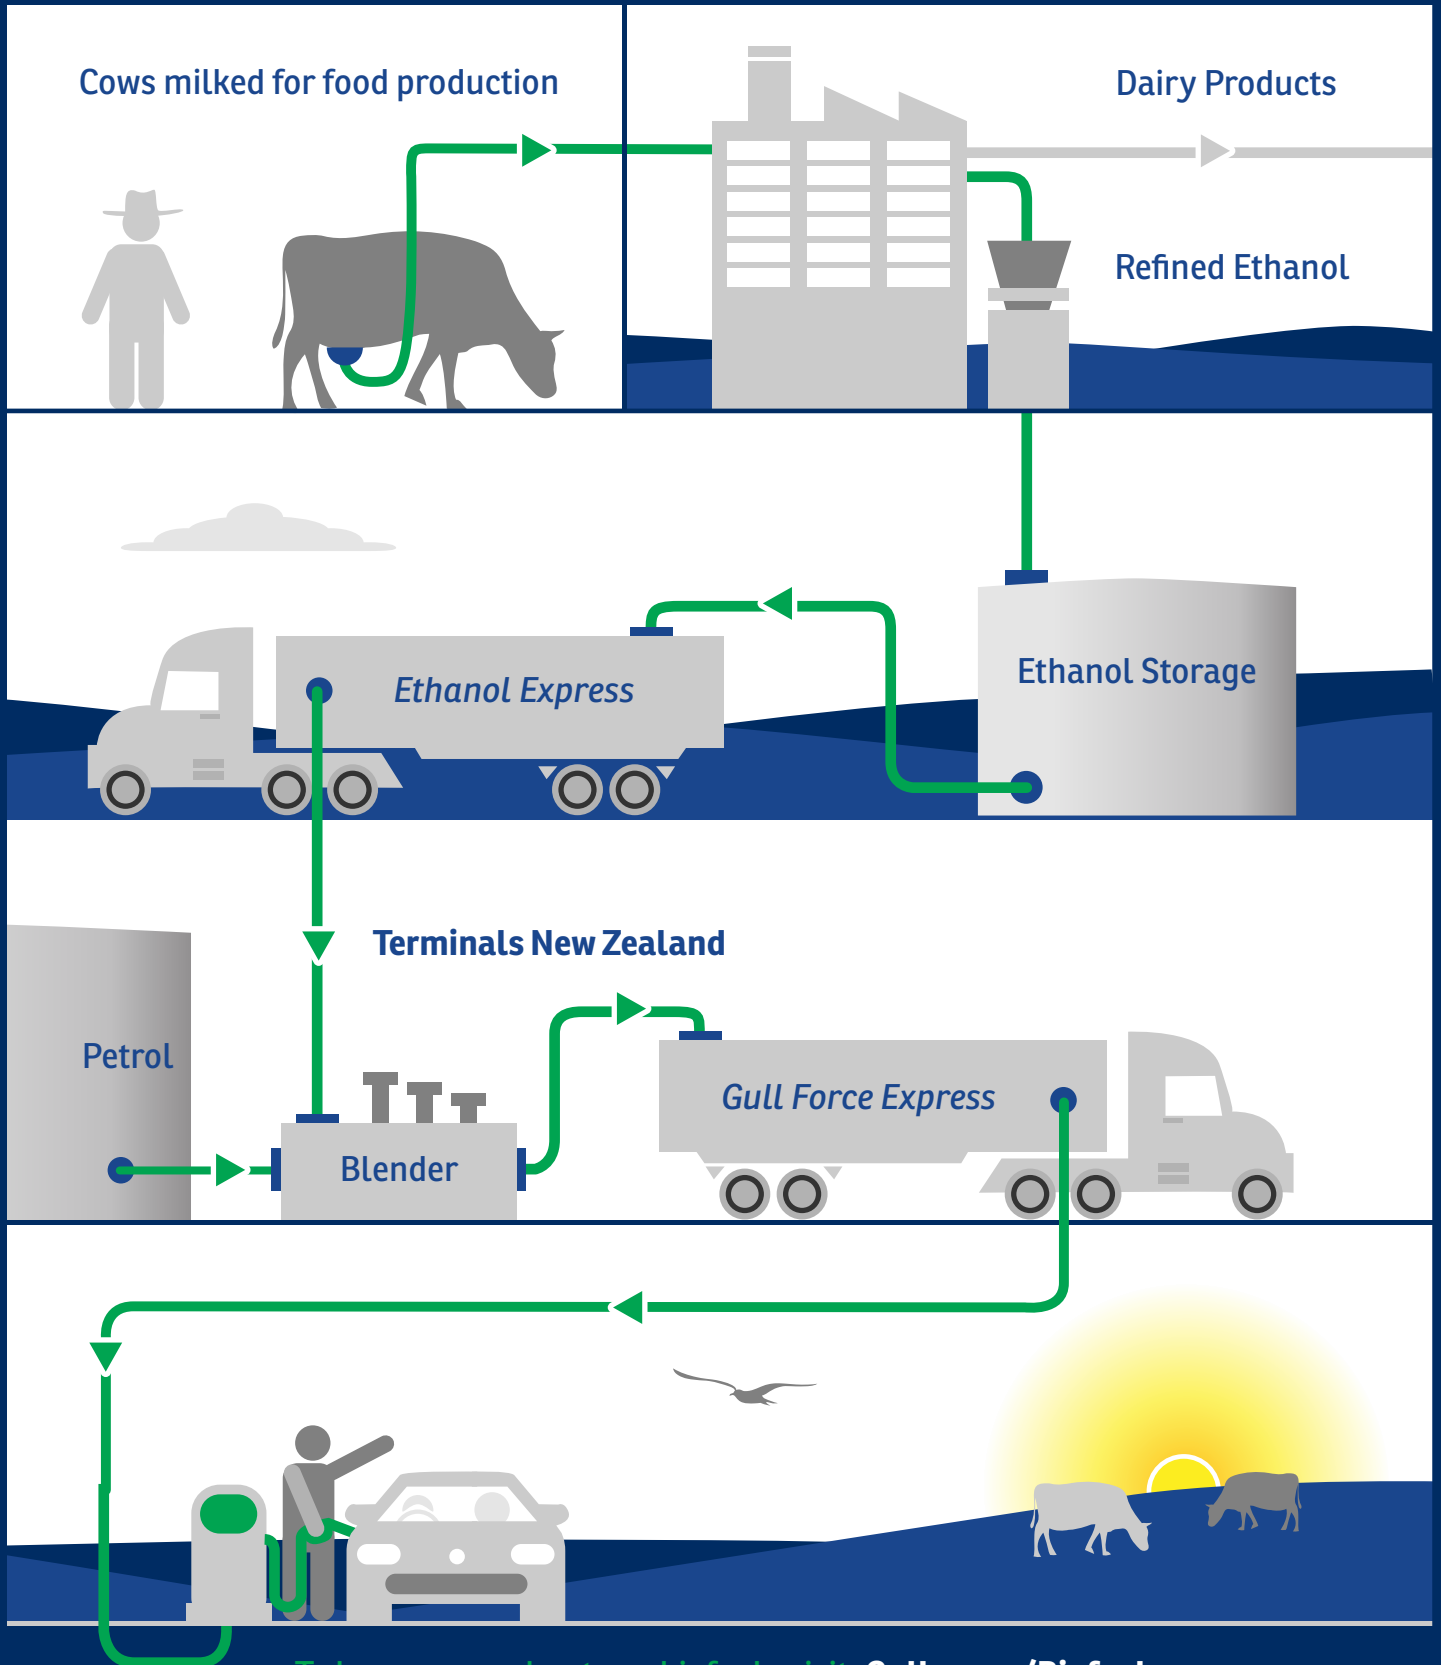

Bioethanol

From Paddock to Pump!

GULL FORCE 10
98 OCTANE-CLEANER POWER

GULL FORCE PRO
EXTREME OCTANE