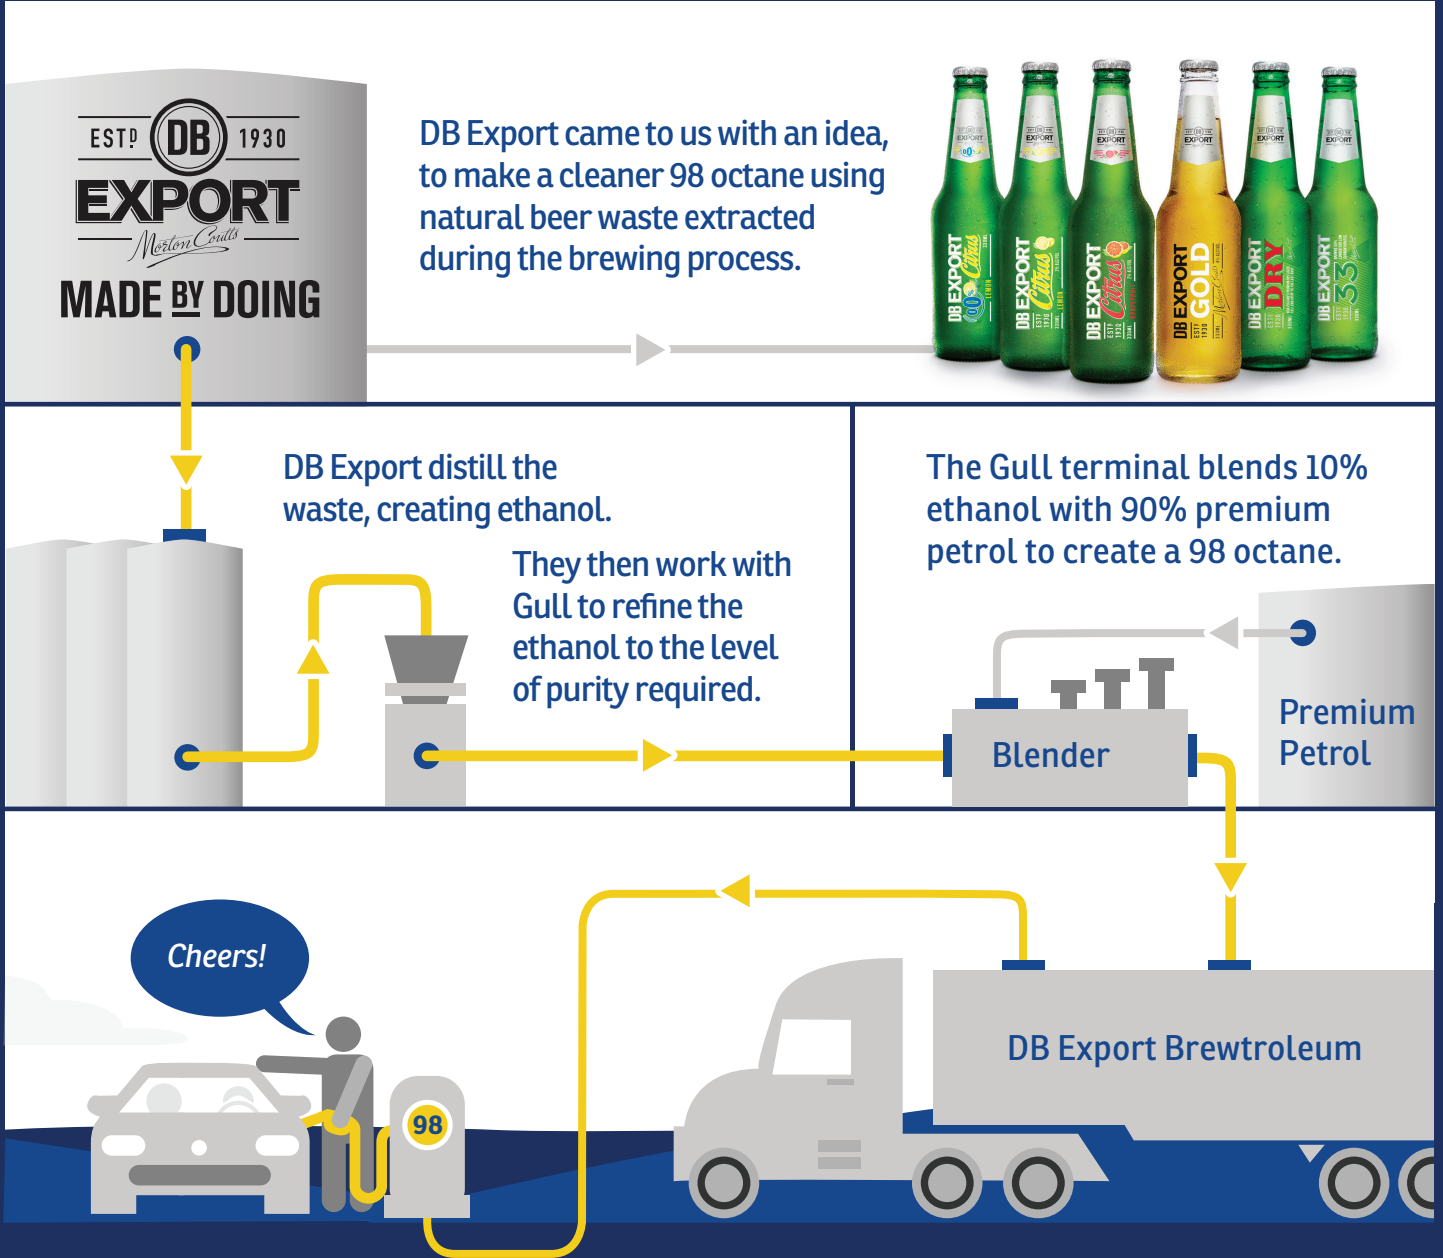

DB EXPORT BREWTROLEUM

biofuel from natural beer waste

Brewing better fuels since 1998

gull.nz/dbexportbrewtroleum